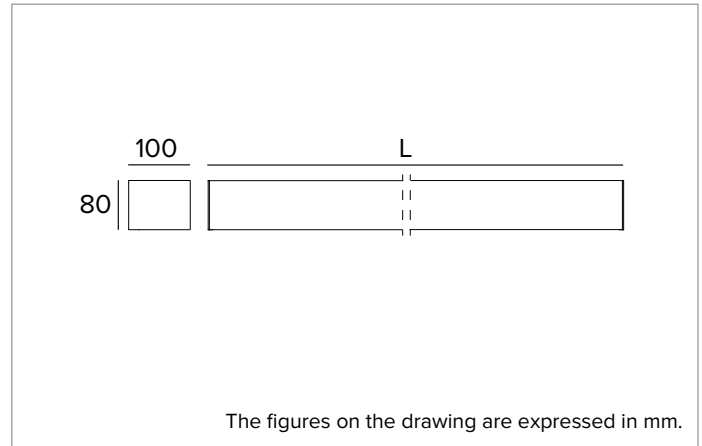

T023BX840ELPW | LOGICO EASY Stand Alone 100 - OPAL HO

Linear stand alone LED fixture for ceiling mounted or suspension installation

	4000K	H(m)	D(m)	E _{max} (lx)	
	Ra80		109°		
Fixture Power	127W	1	2.82	2760	
Source Flux	13132lm	2	5.64	690	
Fixture Flux	13133lm	3	8.46	307	
Efficacy	103lm/W	4	11.28	172	
G0301A I _{max} =210cd/klm	I _{max}	2760cd	5	14.10	110

Colour and finish: White

Dimensions: L=2340mm

Weight: 7.35Kg

Version: LINEAR

Degree of protection: IP40

Mechanical Resistance: IK02

ELECTRICAL CHARACTERISTICS

Integrated electronic ON-OFF driver. Luminaire compliant with EN 60598-2-22 for power supply from a centralised emergency system CPSS (Central Power Supply System), not incorporated in the luminaire - high risk areas excluded. The default power and flux are 100% in AC and 100% in DC.