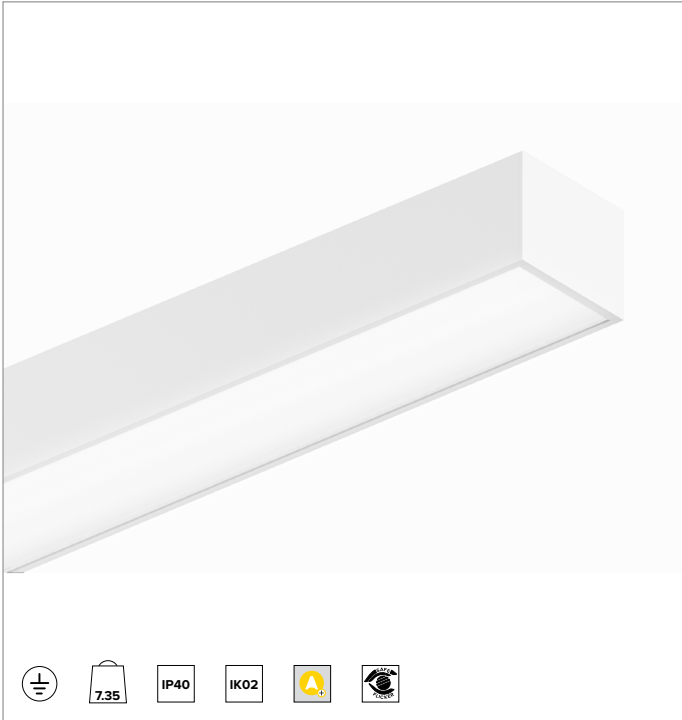

T023BX840ELPW | LOGICO EASY Stand Alone 100 - OPAL HO

Linear stand alone LED fixture for ceiling mounted or suspension installation

	4000K	H(m)	D(m)	E _{max} (lx)	
	Ra80		109°		
Fixture Power	127W	1	2.82	2760	
Source Flux	13132lm	2	5.64	690	
Fixture Flux	13133lm	3	8.46	307	
Efficacy	103lm/W	4	11.28	172	
G0301A I _{max} =210cd/klm	I _{max}	2760cd	5	14.10	110

CCT nominal: 4000K

Lifetime (L80/B10): 100000h tq +25°C

ILLUMINOTECHNICAL CHARACTERISTICS

Direct/indirect emission. Diffused light - OPAL optic: optical system made of a steel reflector with white polymer coating and a closing diffuser screen in opal anti-glare polycarbonate.

Emission: DIRECT/INDIRECT

Optic: REFLECTOR

Optical efficiency: 100%

Fixture flux: 13132lm

Luminous efficacy: 103lm/W

Photobiological safety: Compliant with RG0 exempt risk group

MECHANICAL CHARACTERISTICS

Painted extruded aluminium body with 100mm section and polycarbonate end caps. Upper closing screen in translucent polycarbonate.

Colour and finish: White

Dimensions: L=2340mm

Weight: 7.35Kg

Version: LINEAR

Degree of protection: IP40

Mechanical Resistance: IK02

ELECTRICAL CHARACTERISTICS

Integrated electronic ON-OFF driver. Luminaire compliant with EN 60598-2-22 for power supply from a centralised emergency system CPSS (Central Power Supply System), not incorporated in the luminaire - high risk areas excluded. The default power and flux are 100% in AC and 100% in DC.